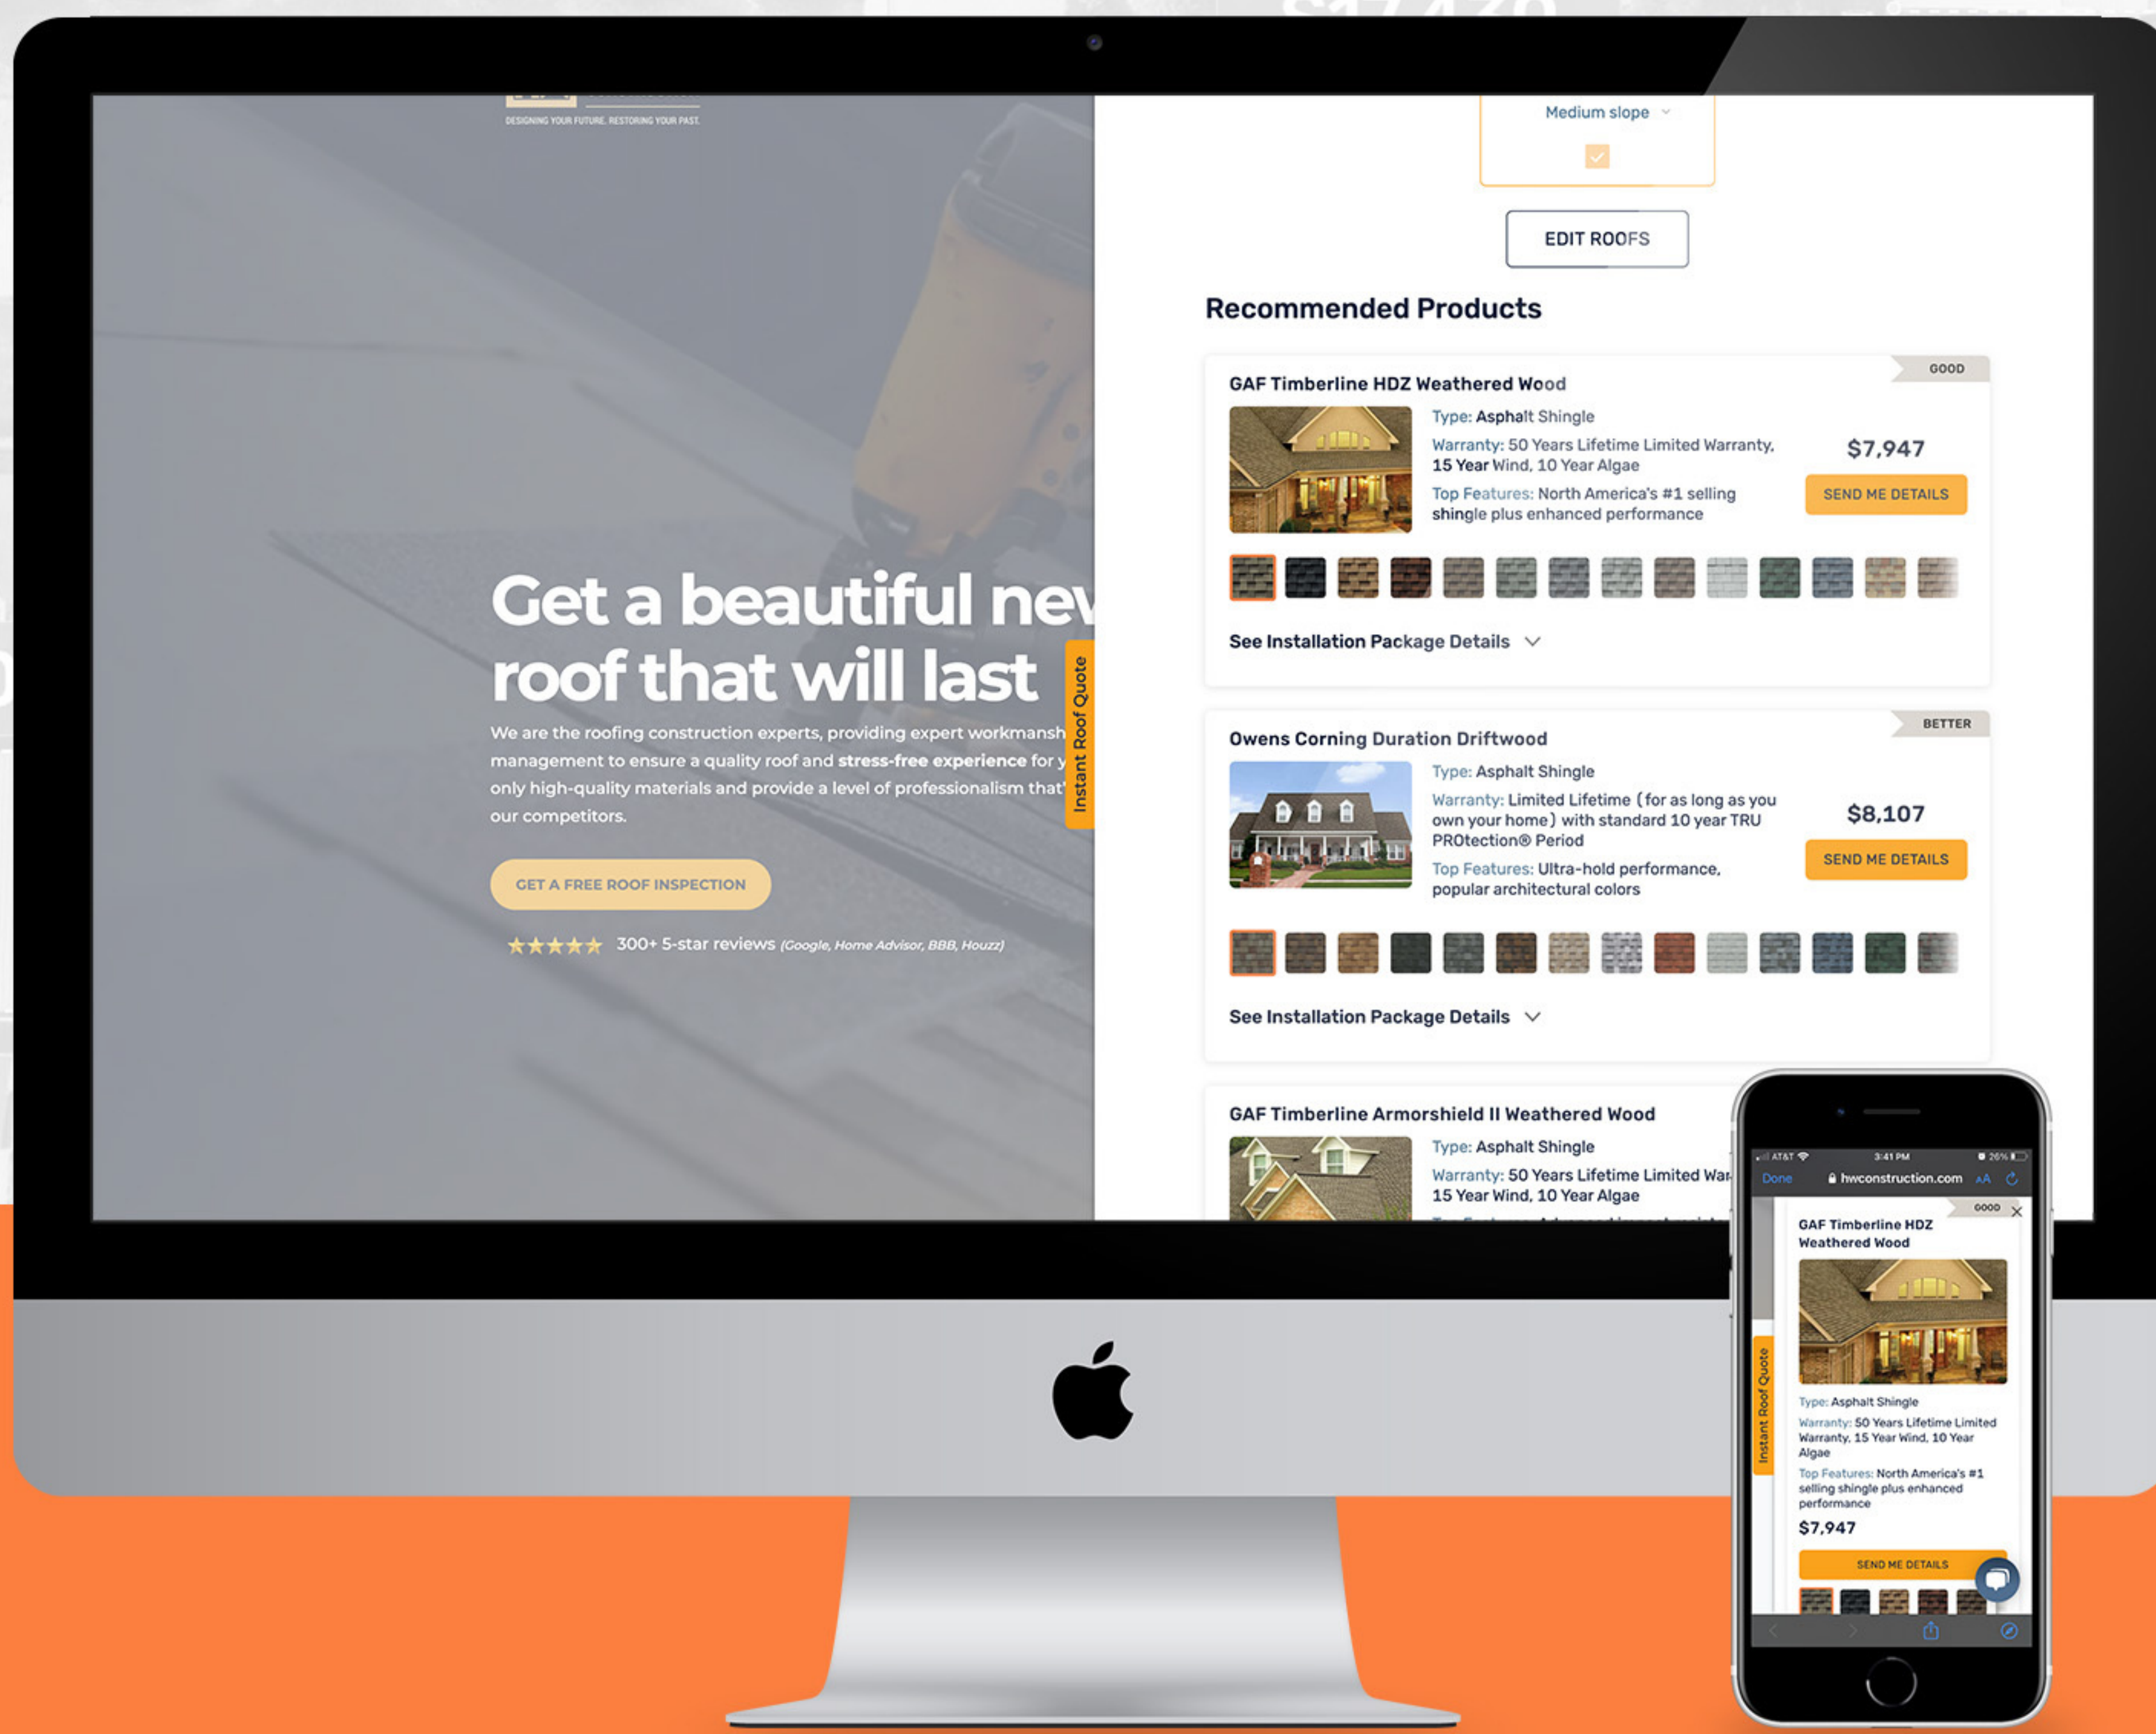

RoofQuote PRO™

The premier instant roof estimation and lead generation tool for contractors.

Book a demo

- Estimate roofs in realtime and capture leads
- Sell the products you want
- Embedded directly on your website
- Customers only need their address
- Completely white-labeled to your brand

Skip the demo and lock in your spot today to book your onboarding call

Powered By:

ROOFLE
ROOFING MADE SIMPLE